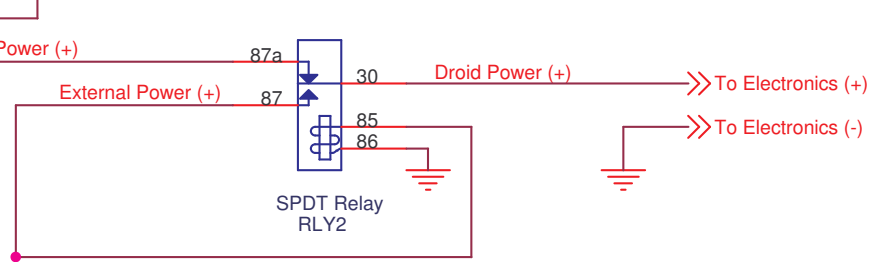

Charging Power Plug

12VDC Batteries (3)

On - Off/Charge Relay

External Power Relay

External Power

Note:
Common Ground System

Title		
Chris James Battery Charge Switch w/ Ext Power		
Size A	Document Number	Rev 1.0
	RDR - CJ BCS-Exp	
Date:	Wednesday, January 09, 2008	Sheet 1 of 1
	2	1