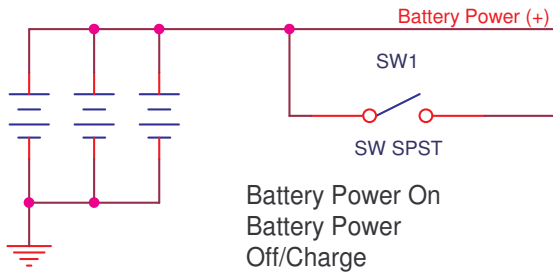

Charging Power Plug

12VDC Batteries (3)

On - Off/Charge Relay

External Power Relay

External Power

Note:
Common Ground System

Title		
Chris James Battery Charge Switch w/ Ext Power		
Size A	Document Number	Rev 1.0
	RDR - CJ BCS-Exp	
Date:	Wednesday, January 09, 2008	Sheet 1 of 1
	2	1