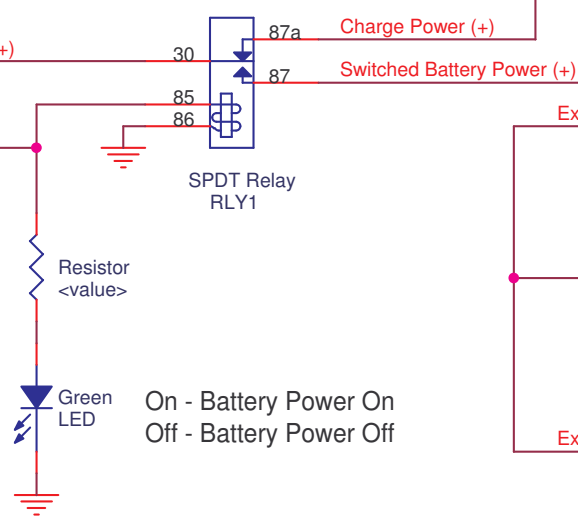

Charging Power Plug

12VDC Batteries (3)

On - Off/Charge Relay

External Power Relay

External Power

Note:
Common Ground System

Title		
Chris James Battery Charge Switch w/ Ext Power		
Size A	Document Number	Rev 1.0
	RDR - CJ BCS-Exp	
Date:	Wednesday, January 09, 2008	Sheet 1 of 1
	2	1